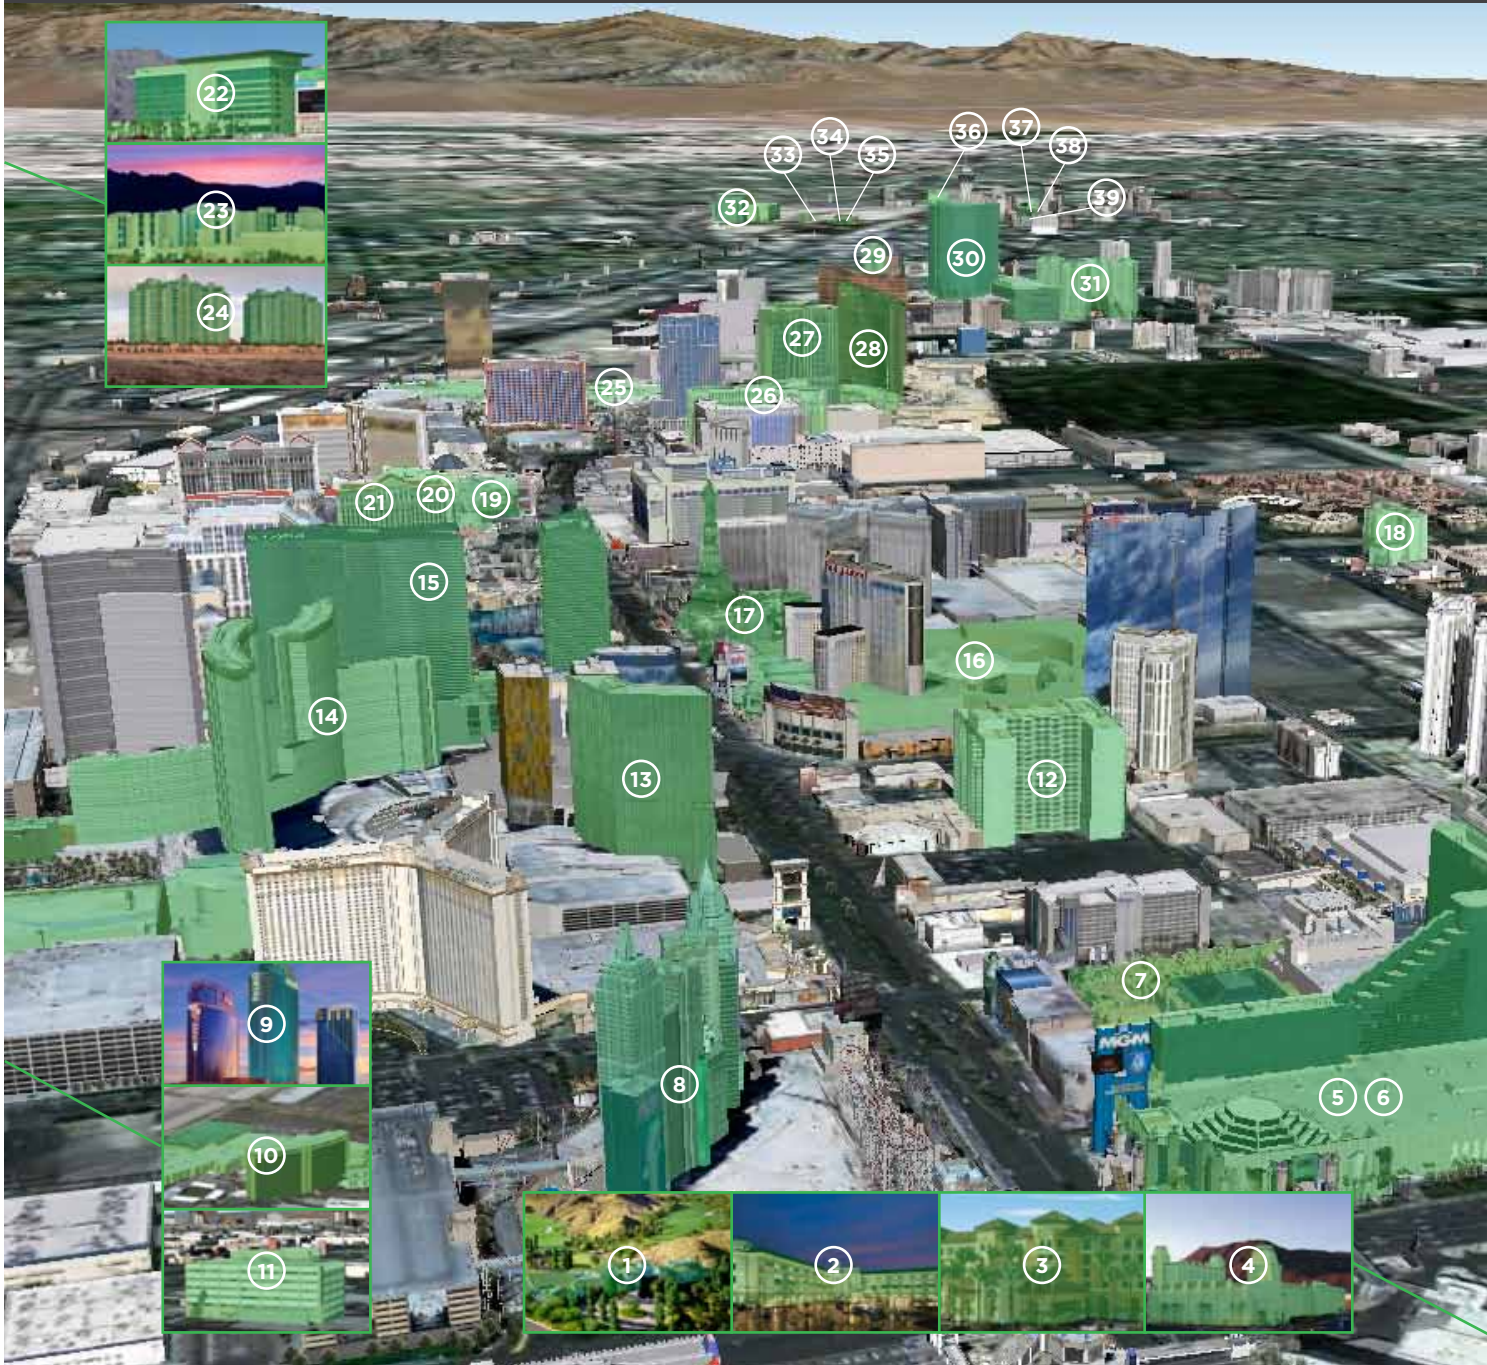

KHS&S BUILDS LAS VEGAS

HOTEL / CASINO

- 3 Green Valley Ranch Resort
- 4 Fiesta Henderson
- 5 MGM Grand Hotel & Casino
- 7 MGM Grand Mansions
- 8 New York New York
- 9 The Palms
- 10 Red Rock Resort
- 12 Polo Towers
- 13 Mandarin Oriental @ CityCenter 
- 14 Aria @ CityCenter 
- 15 The Cosmopolitan
- 17 Paris Las Vegas
- 18 Platinum Las Vegas
- 21 Caesar's Palace, South Tower
- 22 Aliante Station
- 26 The Venetian
- 27 The Palazzo 
- 28 Wynn Las Vegas
- 30 Fountainbleau
- 38 Golden Nugget, West Tower

RESIDENTIAL

- 24 One Queensridge Place
- 29 Hilton Grand Vacations
- 31 Turnberry Towers, Towers III & IV
- 36 Allure
- 39 Newport Lofts

ENTERTAINMENT

- 1 Cascata Golf Course
- 6 Hakkasan @ MGM Grand Hotel & Casino
- 20 The Colosseum @ Caesar's Palace
- 33 The Smith Center for Performing Arts 
- 34 Lou Ruvo Performing Arts Center

PUBLIC WORKS

- 37 Las Vegas City Hall 

RETAIL / COMMERCIAL

- 16 Miracle Mile Shops (Formerly Desert Passage)
- 19 The Forum Shops, Phase III
- 25 Fashion Show Mall
- 32 World Market Center

HEALTHCARE

- 2 St. Rose Siena
- 11 Sunrise Hospital
- 23 MountainView Hospital
- 35 Lou Ruvo Center for Brain Health